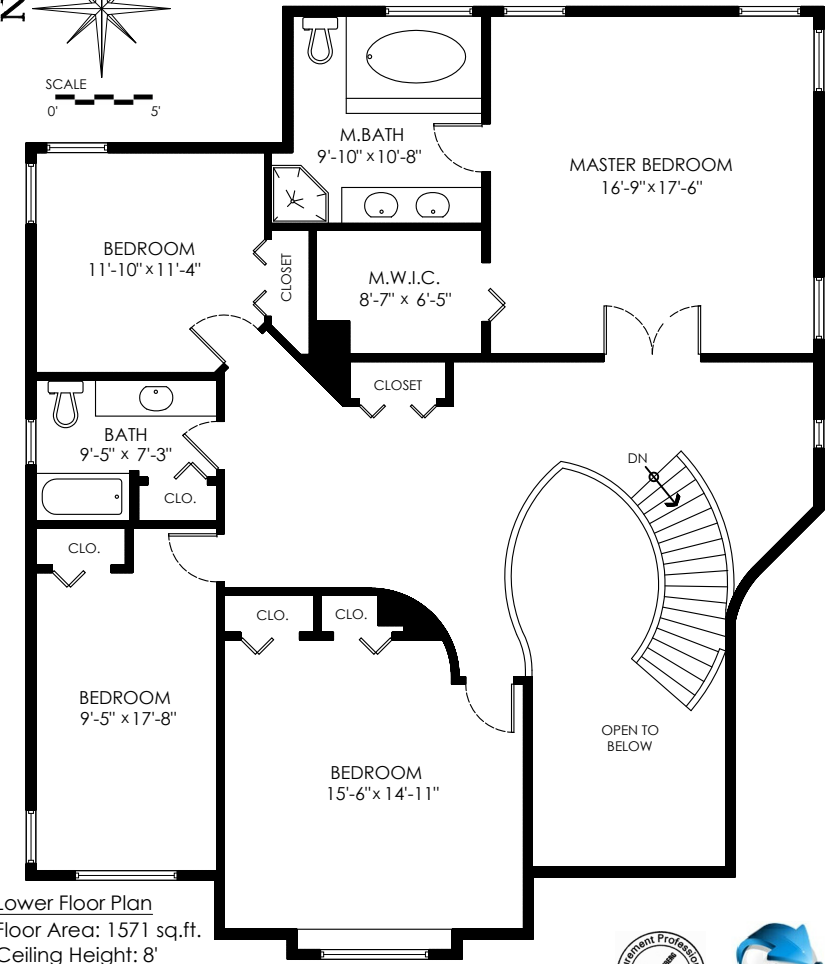

# 5655 Cornwall Dr Richmond

Main Floor: 1,781 sq.ft.

Upper Floor: 1,571 sq.ft.

**Total: 3,352 sq.ft.**

Garage / Utilities: 575 sq.ft.

Open To Below: 172 sq.ft.

Measuring, Design & Permits | 604-876-3738