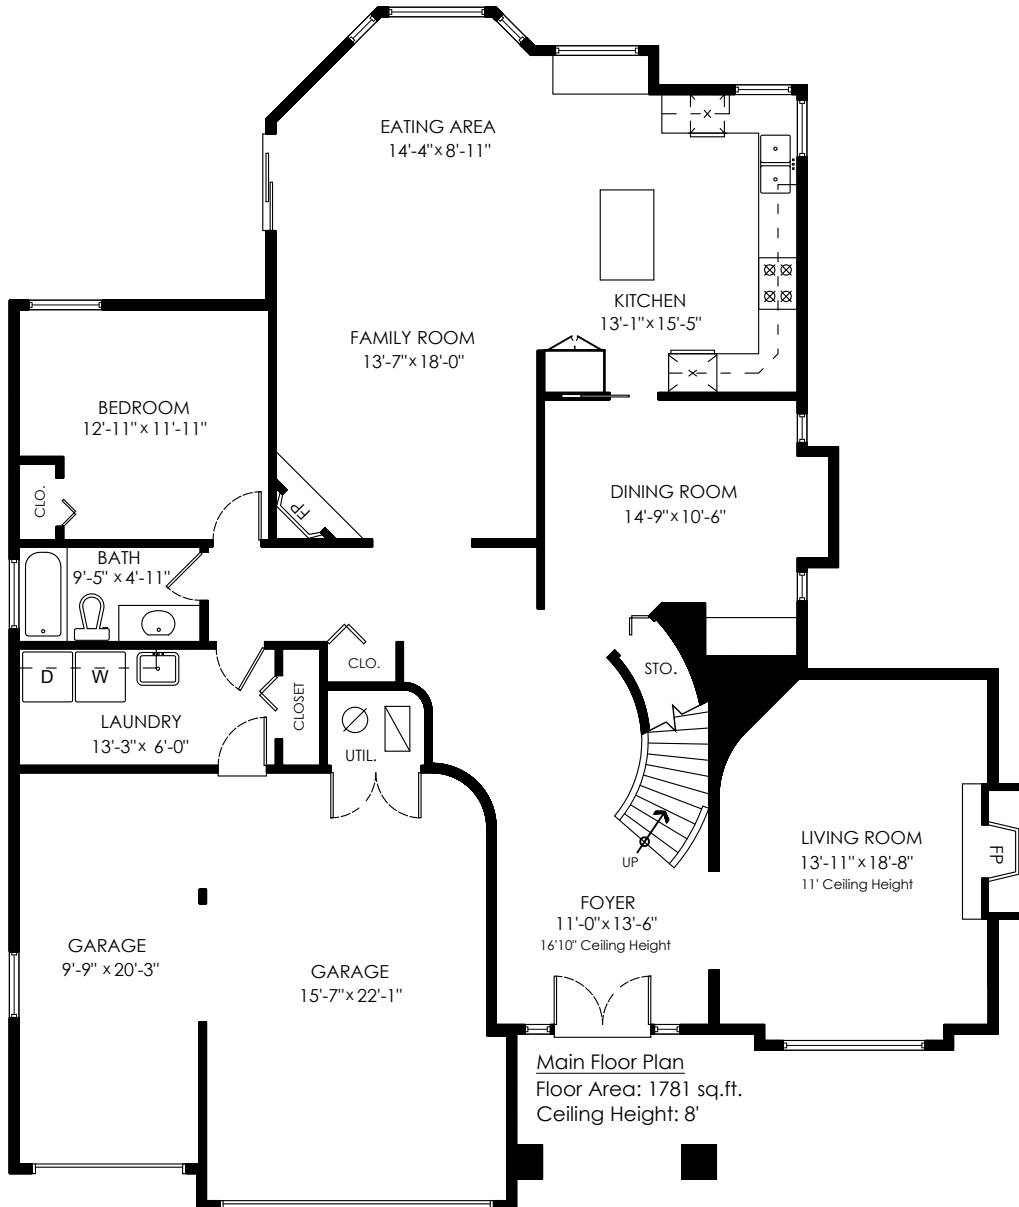

# 5655 Cornwall Dr Richmond

Main Floor: 1,781 sq.ft.

Upper Floor: 1,571 sq.ft.

**Total: 3,352 sq.ft.**

Garage / Utilities: 575 sq.ft.

Open To Below: 172 sq.ft.

Measuring, Design & Permits | 604-876-3738